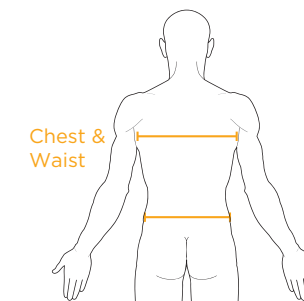

Measurement	XXXS	XXS	XS	S	M	L / XL
FF3075	Boom Short	Waist	-	-	61cm - 69cm	71cm - 79cm	81cm - 89cm	91cm - 109cm
FF3085	Boom Short Junior	Waist	53cm - 56cm	58cm - 61cm	-	-	-	-

CLIMATE CONTROL

		Measurement	XS	S	M	L	XL	XXL
FF6051	Tech 3 Base Layer 2 L-S Shirt	Chest	74cm - 79cm	81cm - 89cm	91cm - 99cm	102cm - 109cm	112cm - 119cm	-
FF6053	Tech 3 Base Layer 2 Pants	Waist	66cm - 74cm	76cm - 84cm	86cm - 94cm	97cm - 104cm	107cm - 114cm	-
FF6054	Tech 3 Base Layer Balaclava	Universal	One size	One size	One size	One size	One size	One size
FF6055	Tech 3 Base Layer Neck Warmer	Universal	One size	One size	One size	One size	One size	One size
FF6056	Tech 3 Base Layer Suit	Chest	74cm - 79cm	81cm - 89cm	91cm - 99cm	102cm - 109cm	112cm - 119cm	-
FF5031	Tornado Advance 2 Shirt	Chest	79cm - 84cm	86cm - 91cm	94cm - 99cm	102cm - 107cm	109cm - 114cm	117cm - 122cm
FF5032	Tornado Advance 2 Pants	Waist	61cm - 69cm	71cm - 79cm	81cm - 86cm	89cm - 96cm	99cm - 107cm	109cm - 117cm
FF5033	Tornado Advance 2 Balaclava	Universal	One size	One size	One size	One size	One size	One size
FF5034	Tornado Advance 2 Neck Warmer	Universal	One size	One size	One size	One size	One size	One size
FF5035	Tornado Advance 2 Gloves	Palm size	-	18cm	19cm - 20cm	21cm - 23cm	24cm - 25cm	-

PLEASE NOTE: These sizings are for guidance only. Forcefield always recommend that you are professionally sized to ensure correct fitting.