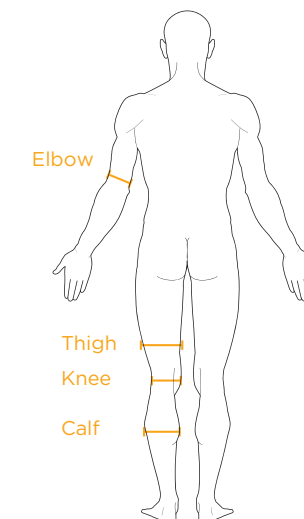

Measurement	XXXS	XXS	XS	S	M	L / XL
FF3075	Boom Short	Waist	-	-	61cm - 69cm	71cm - 79cm	81cm - 89cm	91cm - 109cm
FF3085	Boom Short Junior	Waist	53cm - 56cm	58cm - 61cm	-	-	-	-

CLIMATE CONTROL

		Measurement	XS	S	M	L	XL	XXL
FF6051	Tech 3 Base Layer 2 L-S Shirt	Chest	74cm - 79cm	81cm - 89cm	91cm - 99cm	102cm - 109cm	112cm - 119cm	-
FF6053	Tech 3 Base Layer 2 Pants	Waist	66cm - 74cm	76cm - 84cm	86cm - 94cm	97cm - 104cm	107cm - 114cm	-
FF6054	Tech 3 Base Layer Balaclava	Universal	One size	One size	One size	One size	One size	One size
FF6055	Tech 3 Base Layer Neck Warmer	Universal	One size	One size	One size	One size	One size	One size
FF6056	Tech 3 Base Layer Suit	Chest	74cm - 79cm	81cm - 89cm	91cm - 99cm	102cm - 109cm	112cm - 119cm	-
FF5031	Tornado Advance 2 Shirt	Chest	79cm - 84cm	86cm - 91cm	94cm - 99cm	102cm - 107cm	109cm - 114cm	117cm - 122cm
FF5032	Tornado Advance 2 Pants	Waist	61cm - 69cm	71cm - 79cm	81cm - 86cm	89cm - 96cm	99cm - 107cm	109cm - 117cm
FF5033	Tornado Advance 2 Balaclava	Universal	One size	One size	One size	One size	One size	One size
FF5034	Tornado Advance 2 Neck Warmer	Universal	One size	One size	One size	One size	One size	One size
FF5035	Tornado Advance 2 Gloves	Palm size	-	18cm	19cm - 20cm	21cm - 23cm	24cm - 25cm	-

PLEASE NOTE: These sizings are for guidance only. Forcefield always recommend that you are professionally sized to ensure correct fitting.