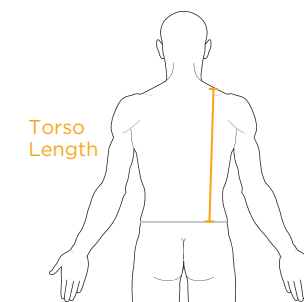

Measurement	XXXS	XXS	XS	S	M	L / XL
FF3075	Boom Short	Waist	-	-	61cm - 69cm	71cm - 79cm	81cm - 89cm	91cm - 109cm
FF3085	Boom Short Junior	Waist	53cm - 56cm	58cm - 61cm	-	-	-	-

CLIMATE CONTROL

		Measurement	XS	S	M	L	XL	XXL
FF6051	Tech 3 Base Layer 2 L-S Shirt	Chest	74cm - 79cm	81cm - 89cm	91cm - 99cm	102cm - 109cm	112cm - 119cm	-
FF6053	Tech 3 Base Layer 2 Pants	Waist	66cm - 74cm	76cm - 84cm	86cm - 94cm	97cm - 104cm	107cm - 114cm	-
FF6054	Tech 3 Base Layer Balaclava	Universal	One size	One size	One size	One size	One size	One size
FF6055	Tech 3 Base Layer Neck Warmer	Universal	One size	One size	One size	One size	One size	One size
FF6056	Tech 3 Base Layer Suit	Chest	74cm - 79cm	81cm - 89cm	91cm - 99cm	102cm - 109cm	112cm - 119cm	-
FF5031	Tornado Advance 2 Shirt	Chest	79cm - 84cm	86cm - 91cm	94cm - 99cm	102cm - 107cm	109cm - 114cm	117cm - 122cm
FF5032	Tornado Advance 2 Pants	Waist	61cm - 69cm	71cm - 79cm	81cm - 86cm	89cm - 96cm	99cm - 107cm	109cm - 117cm
FF5033	Tornado Advance 2 Balaclava	Universal	One size	One size	One size	One size	One size	One size
FF5034	Tornado Advance 2 Neck Warmer	Universal	One size	One size	One size	One size	One size	One size
FF5035	Tornado Advance 2 Gloves	Palm size	-	18cm	19cm - 20cm	21cm - 23cm	24cm - 25cm	-

PLEASE NOTE: These sizings are for guidance only. Forcefield always recommend that you are professionally sized to ensure correct fitting.